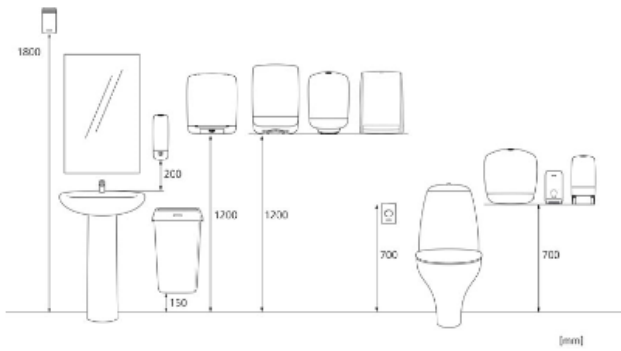

### Product / Consumer pack

x 280 mm

y 400 mm

z 228 mm

White

2.5 kg

### Measurements and installing