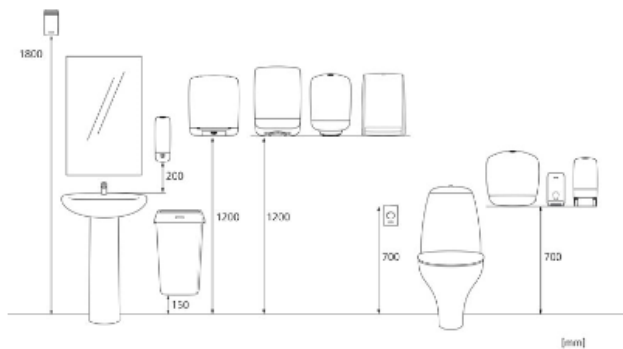

Katrin Inclusive System Towel Dispenser - White

90045

- A full range of Katrin hand drying roll tissue qualities available
- The cover opens upwards for easy refilling
- Inserting a roll into the dispenser is done by simply letting the paper drop freely, pulling it until the marked line, and closing the cover
- The fully opening cutting mechanism is easily accessible and simple to clean
- When paper is not visible, there is an easy-to-use PUSH bar for paper feeding
- Braille instructions are provided for visually impaired on the PUSH bar
- Controlled consumption, minimum resistance to draw and high capacity: 420 - 800 sheets per roll depending on quality
- The lock can be used with or without a key
- The whole roll is always used. Almost fully used rolls automatically drop into the stub roll position when the roll has a diameter of approximately 7.5 cm
- The empty cores can simply be pulled out side wards from the back of the dispenser and recycled
- Main raw materials of major plastic parts and lock: ABS (Acrylonitrile butadiene styrene), PC (polycarbonate), POM (polyoxymethylene)
- Paper consumption is easy to control, thanks to the transparent side panels
- Katrin Inclusive Dispensers are quality checked by Bureau Veritas for performance, durability, Hazardous substances, Workmanship, Controlled production
- Katrin Inclusive dispensers are resistant to high temperatures and have been tested by Bureau Veritas Consumer Products Services to prove that they conform to the UL 94 flammability standard

ISO9001

Product / Consumer pack

x 335 mm
y 403 mm
z 216 mm

White

3.202 kg

Transport pack

x 422 mm
y 236 mm
z 340 mm

1

3.827 kg

6414300090045

Transport pallet

x 800 mm
y 1280 mm
z 1200 mm

30

139.96 kg

6414300090052

Measurements and installing