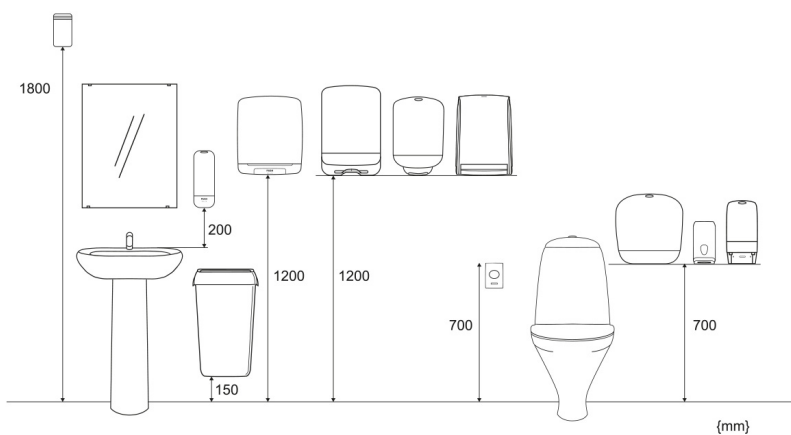

92582

Katrin Plastic Dispenser For Folded Toilet Paper, White

- Folded toilet tissue dispenser
- Hygienic - feeds out one sheet at a time (reduces cost in use)
- Inspection window shows when it is time to refill the paper
- Simple to install, load and maintain
- Made from ABS Plastic
- High capacity over 600 folded toilet paper sheets
- Lockable

ISO 9001

Product

Length	133 mm	Colour	White
Depth	158 mm	Gross weight	0.545 kg
Height	307 mm		

Trading unit

Length	145 mm	Gross weight	0.729 kg	EAN
Depth	180 mm	Consumer packs/ trading unit	1	
Height	320 mm			

Pallet

Length	1,200 mm	Gross weight	182.764 kg	EAN	
Depth	800 mm	Trading units / pallet	216		
Height	2,360 mm				

Measurements and Installing

Related products

Selection from all countries. Please refer to web page for market-specific availability.