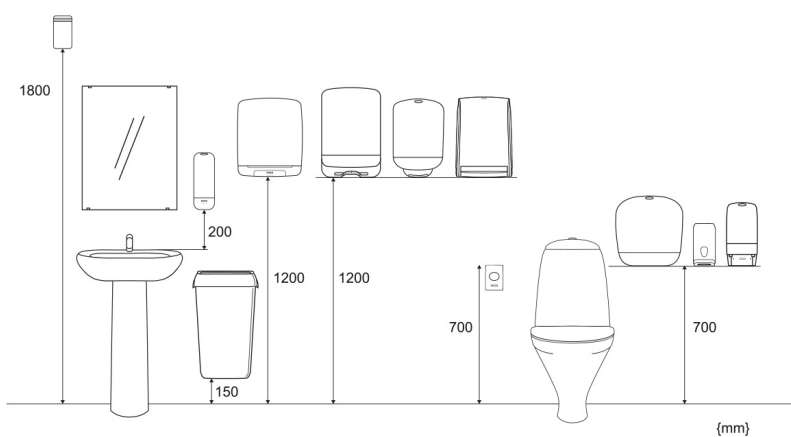

#### Product

Length	133 mm	Colour	Black
Depth	158 mm	Gross weight	0.545 kg
Height	307 mm		

#### Trading unit

Length	145 mm	Gross weight	0.729 kg	EAN
Depth	180 mm	Consumer packs/ trading unit	1	
Height	320 mm			

## Pallet

Length 1,200 mm

Gross weight 182.764 kg

EAN

Depth 800 mm

Trading units / pallet 216

Height 2,360 mm

## Measurements and Installing