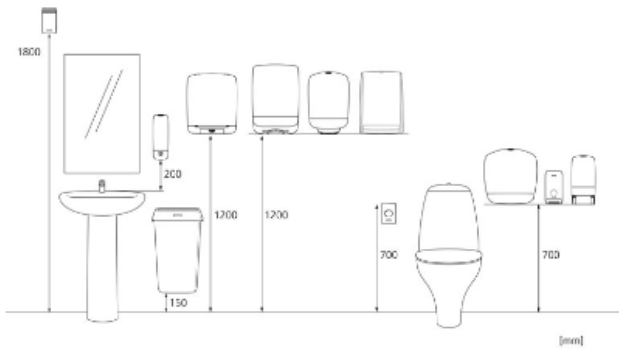

Katrin Soap Dispenser - White Metal

982517

- Smart functional robust soap dispenser for foam soap
- Holds 1000ml cartridges
- Brushed steel (white)
- Cartridge and pump form a closed unit, avoiding leakage and blockages in the pump
- Reliable and hygienic
- Simple to install, load and maintain
- Lockable

ISO9001 ISO14001

Product / Consumer pack

x 100 mm
y 275 mm
z 124 mm

White

0.99 kg

Transport pack

x 115 mm
y 130 mm
z 290 mm

1

1.07 kg

6414300982517

Transport pallet

x 800 mm
y 1190 mm
z 1200 mm

192

230.84 kg

6414305982512

Measurements and installing