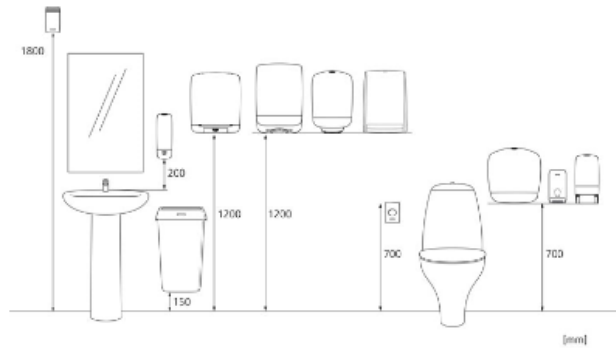

Katrin Toilet 2-Roll Dispenser - Stainless Steel

989706

- Elegant dispenser for conventional toilet rolls
- Holds 2 toilet rolls
- The maximum width for a toilet roll in this dispenser is 10 cm
- Brushed stainless steel (silver)
- Robust and reliable
- Inspection window shows when it is time to refill the paper
- Simple to load
- Simple installation
- Lockable

ISO9001 ISO14001

Product / Consumer pack

x 115 mm

y 290 mm

z 127 mm

Stainless steel

0.97 kg

Transport pack

y 1230 mm

z 1200 mm

168

206.84 kg

7316977989709

Measurements and installing**Related products**

104834
**Katrin Classic Toilet
400**

105003
**Katrin Plus Toilet
300 Easy Flush**