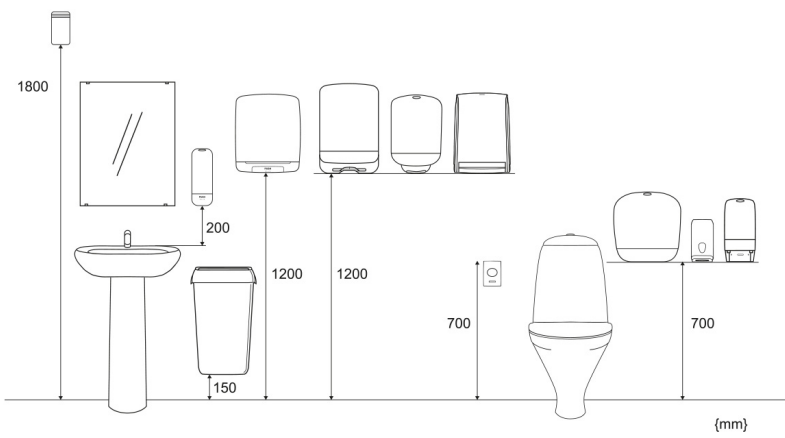

ISO 9001 **ISO 14001**

Product

Length	376 mm	Colour	Stainless steel
Depth	261 mm	Gross weight	3.370 kg
Height	261 mm		

Trading unit

Length	390 mm	Gross weight	3.96 kg	EAN
Depth	270 mm	Consumer packs/ trading unit	1	
Height	290 mm			

Pallet

Length	1,200 mm	Gross weight	151.72 kg	EAN	 6 4 14307 993103
Depth	800 mm	Trading units / pallet	32		
Height	1,310 mm				

Measurements and Installing

Related products

Selection from all countries. Please refer to web page for market-specific availability.