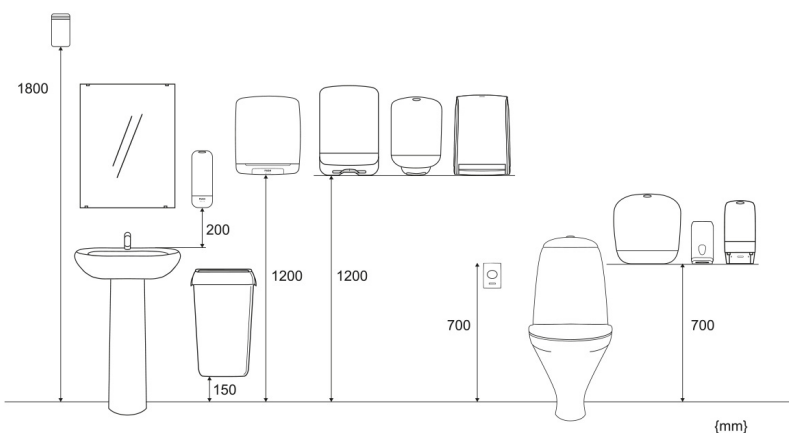

997016

Katrin Metal Dispenser Large For Jumbo Toilet Paper Roll, White

- Elegant dispenser for Gigant rolls size L (max diameter 32cm)
- Brushed steel (white)
- Robust and reliable
- Inspection window shows when it is time to refill the paper
- Simple to install, load and maintain
- Lockable

ISO 9001 **ISO 14001**

Product

Length	129 mm	Colour	White
Depth	300 mm	Gross weight	2.212 kg
Height	300 mm		

Trading unit

Length	320 mm	Gross weight	2.212 kg	EAN
Depth	320 mm	Consumer packs/ trading unit	1	
Height	142 mm			

Pallet

Length 1,200 mm

Gross weight 151.084 kg

EAN

Depth 800 mm

Trading units / pallet 57

Height 1,144 mm

Measurements and Installing